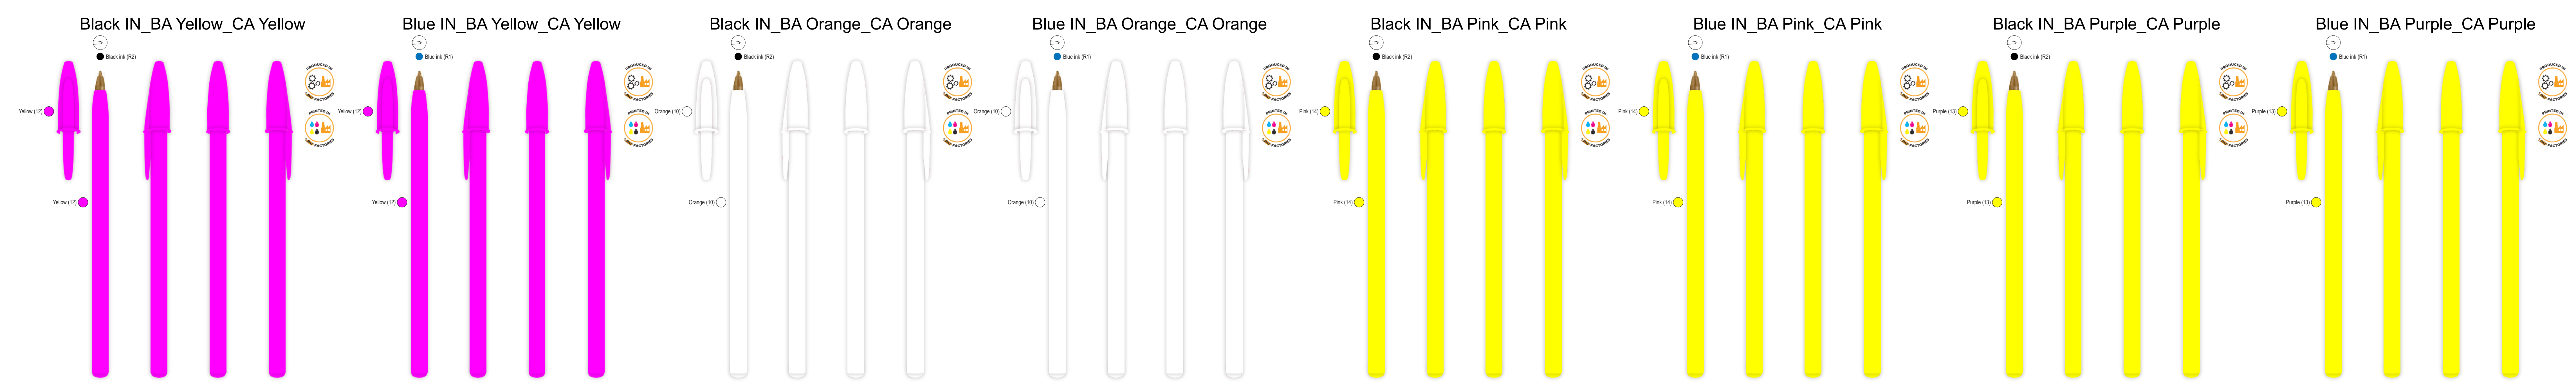

SCREEN PRINTING
Clip centered: 20 x 55 mm.
2 colours

SCREEN PRINTING
Clip centered: 20 x 55 mm.
1 colour