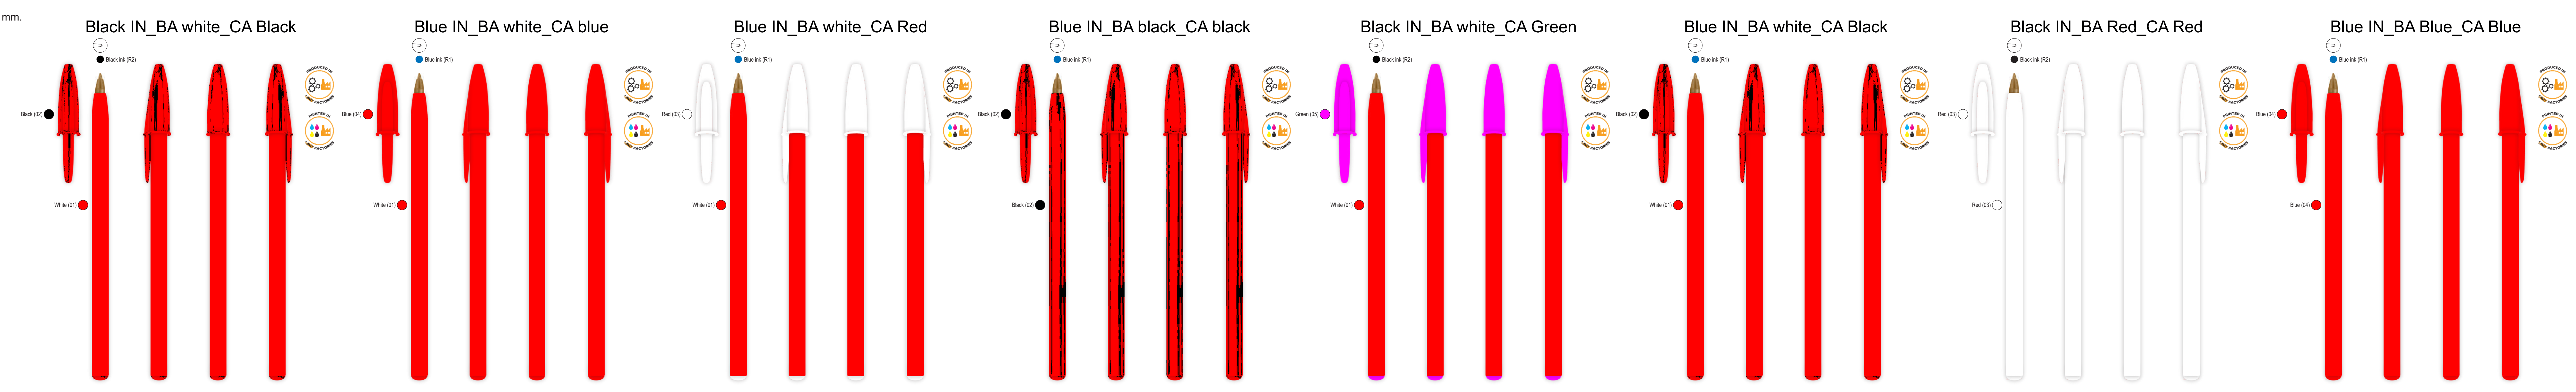

SCREEN PRINTING
Clip centered: 20 x 55 mm.
2 colours

SCREEN PRINTING
Clip centered: 20 x 55 mm.
1 colour