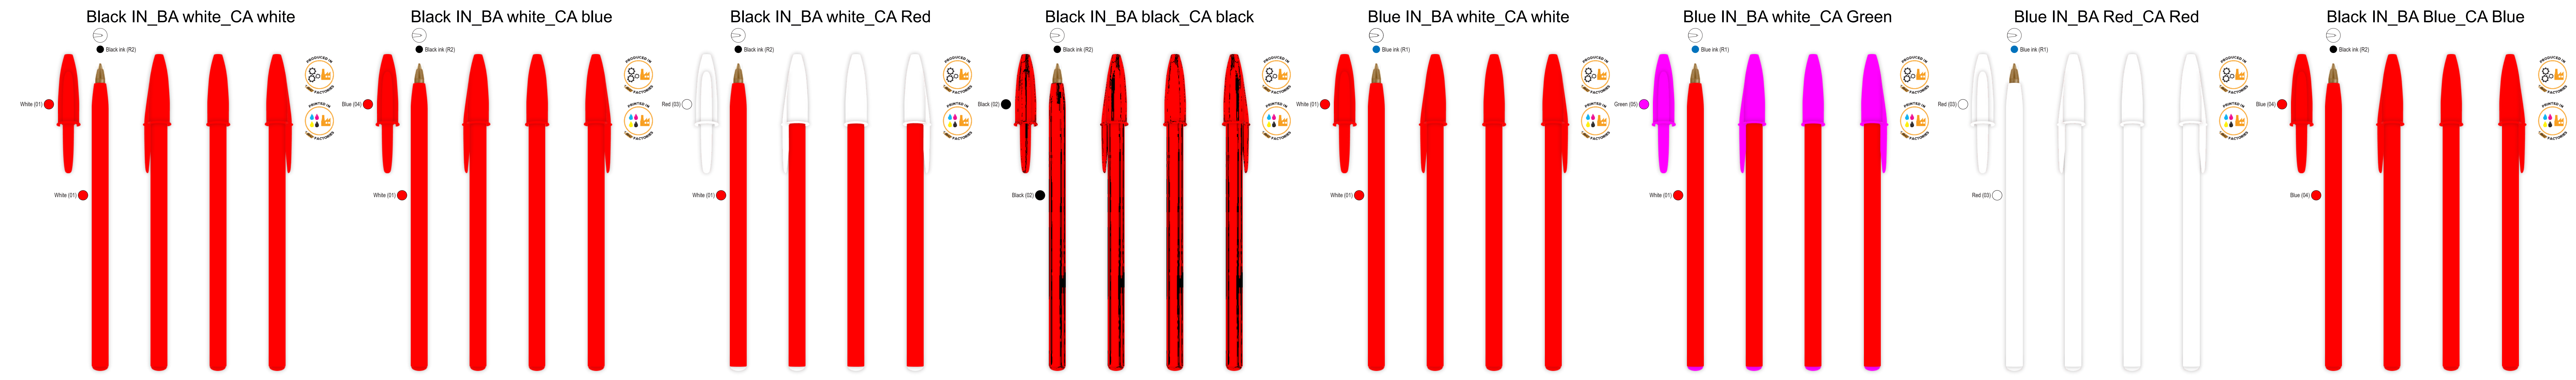

SCREEN PRINTING
Clip centered: 20 x 55 mm.
2 colours

SCREEN PRINTING
Clip centered: 20 x 55 mm.
1 colour